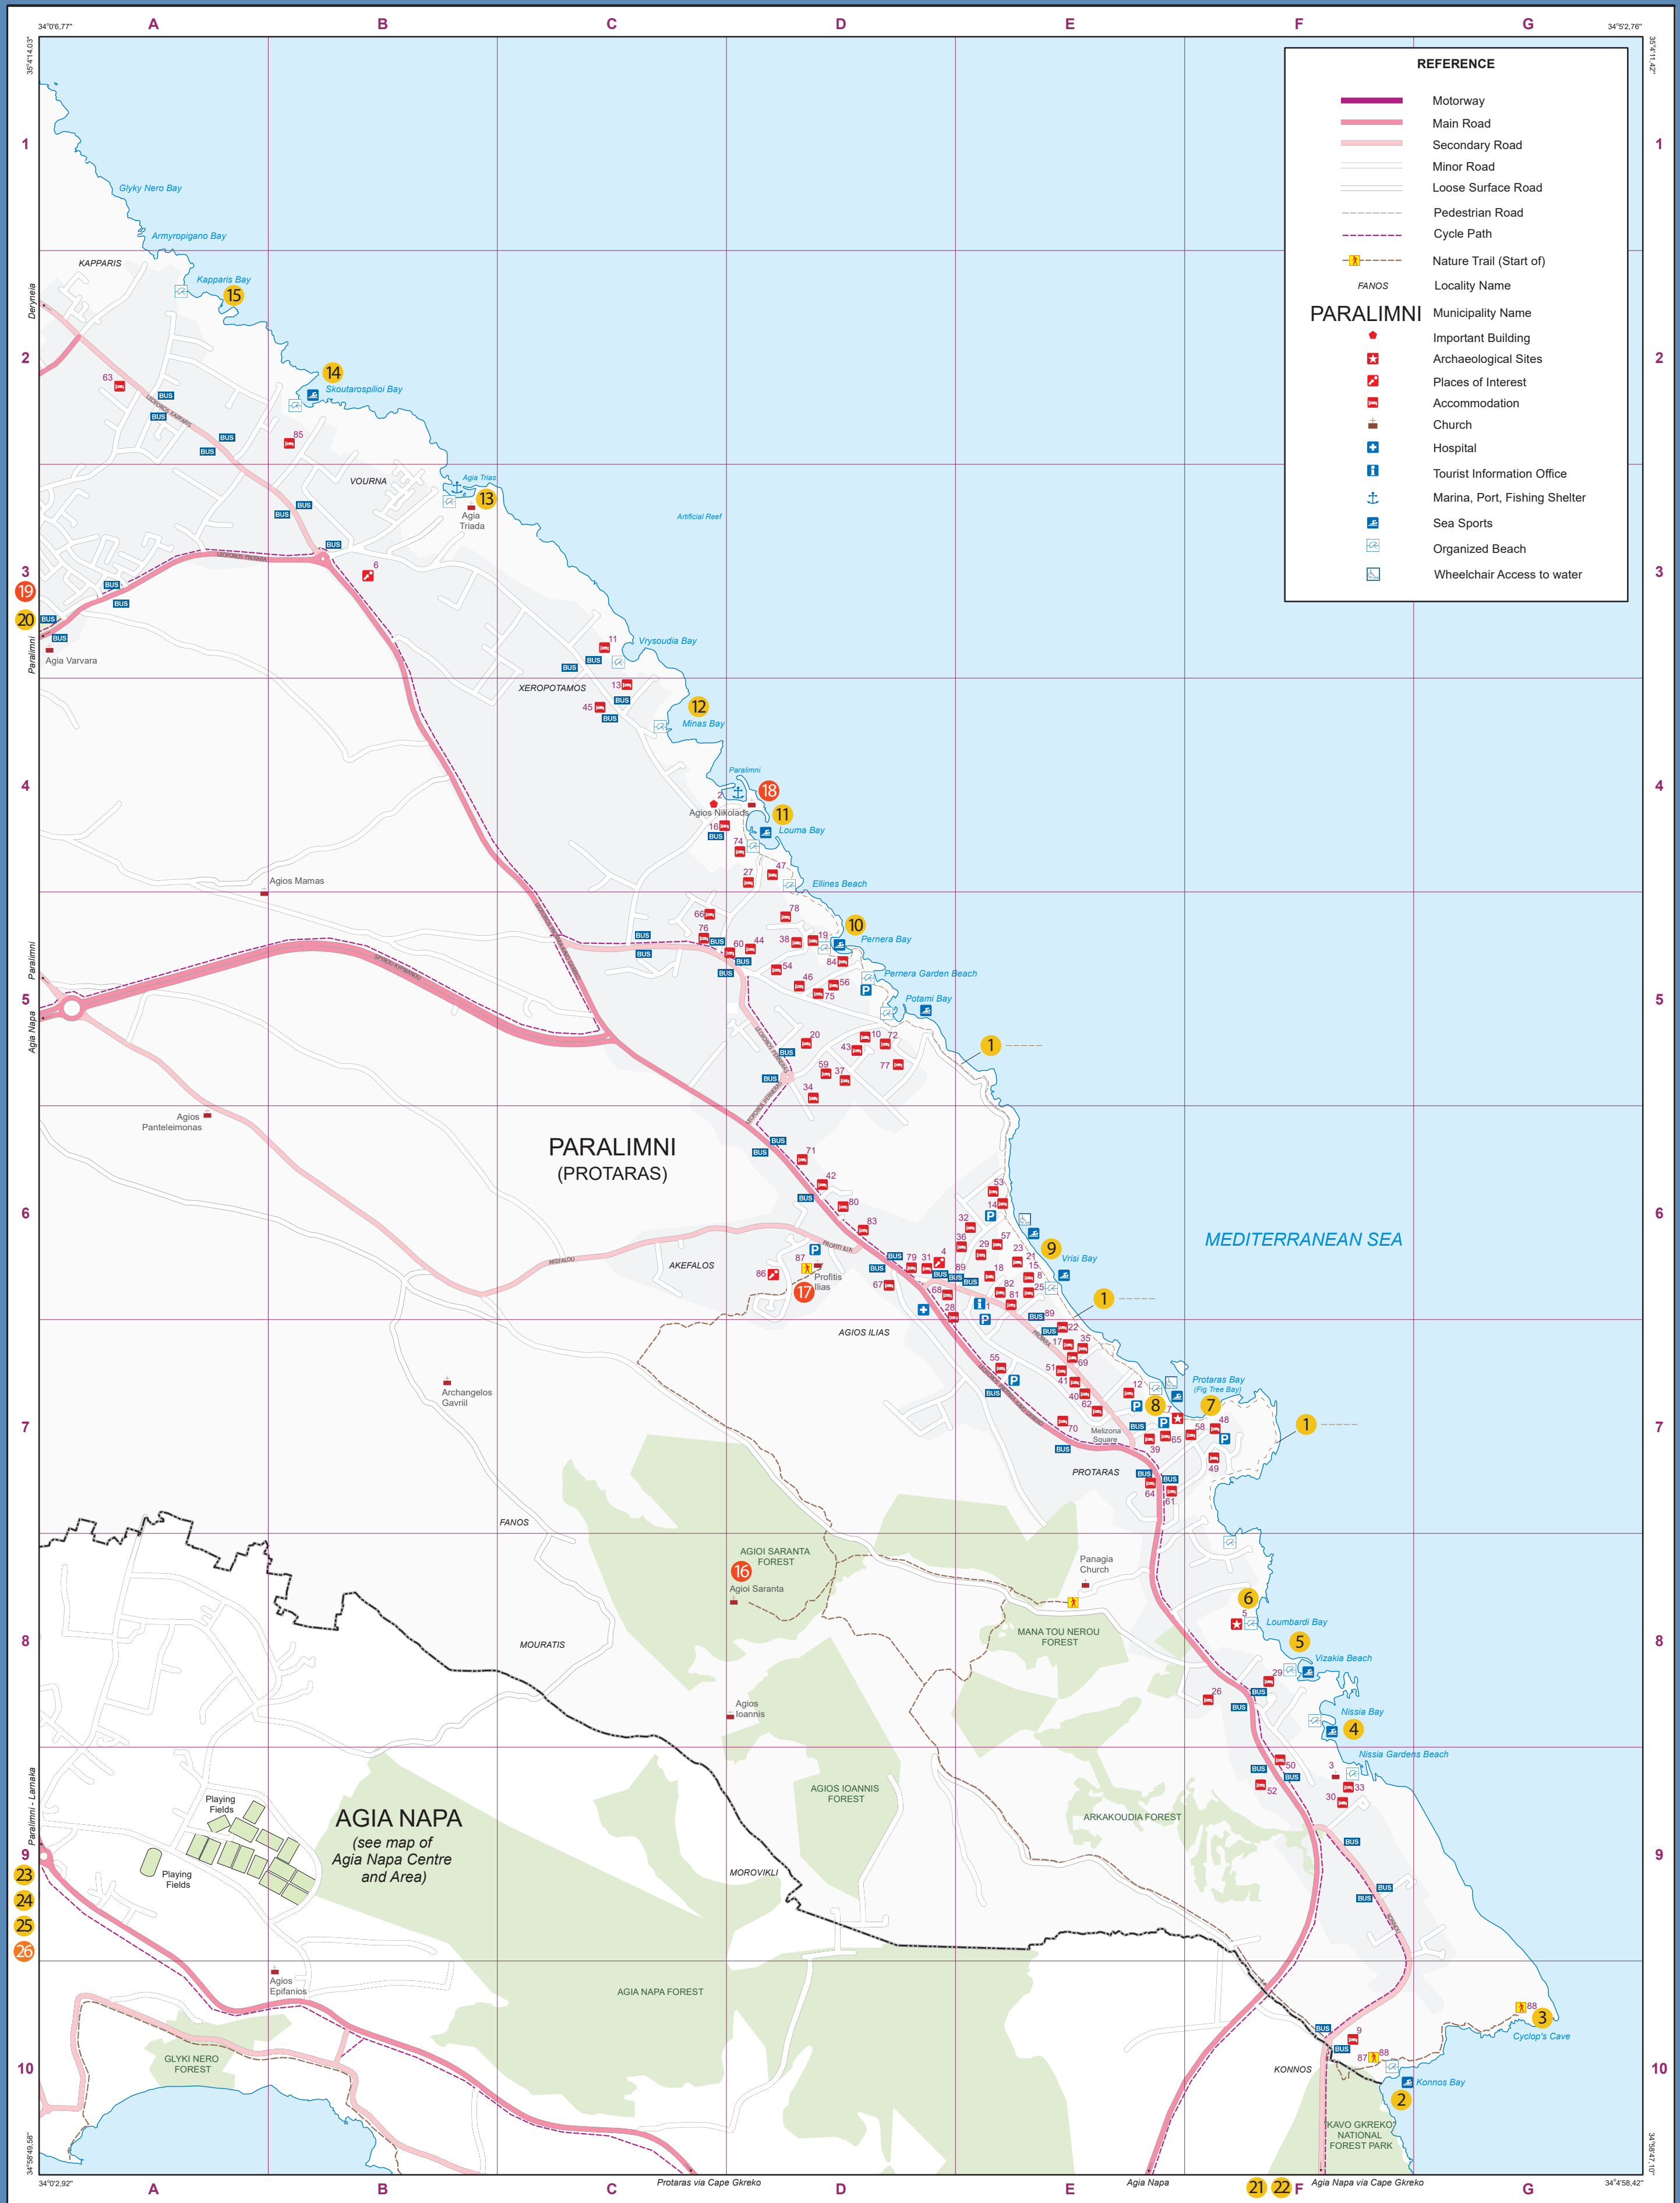

### Legend

	Church		Monument		Konnos bay		Protaras Beach (Fig Tree Bay)		Minas Bay		Prophet Elias Chapel		Kavos nature trail & view point
	Museum		Cyclops Cave		An ancient Tomb		Agia Triada Beach		Agios Nikolaos Chapel		Cyherbia Botanical Park and Labyrinth		Antelia Bee Park
	Nissia and Glifades beaches		Vrysi Bay		Skoutarospilioi (Skoutari) bay		Paralimni village square of Agios Georgios		Paralimni Lake		Achna Lake Donkey Farm		
	Loumbardi and Vyzakia beaches		Pernera Beach		Kapparis bay		Cape Gkreko National Forest Park and the Environmental Information Center		Hadjiogiorkis Flourmill Museum				
	Neolithic Settlement "Nissia"		Louma Beach		Agioi Saranta Chapel								

### Main sites to visit

	Coastal Promenade
--	-------------------